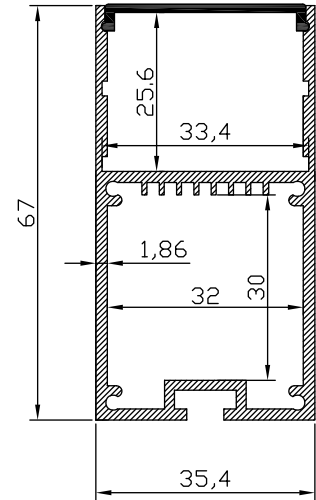

Color 

Unit: mm

Features:

1. Model: HL-BAPL063
2. Material: AL6063+PC/PMMA
3. Surface: Anodized/Painting
4. Lighting source width: 32mm
5. Length: 4m/max
6. Installation: For offices / conference rooms / supermarkets / home lighting application.

Accessory:

End Cap

Connector

Suspended Rope

Cover

Installation: